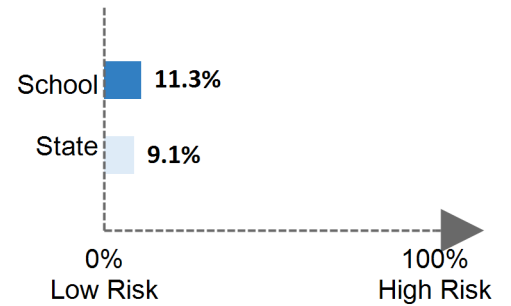

Chronic Absenteeism

How does student growth compare to other students?

Median Student Growth Percentile

Each student gets a **student growth percentile** from 1 to 99 for English (4th to 8th grade) and Math (4th to 7th grade) that explains their progress compared to students who had similar test scores in the past. If the student growth percentiles for all students in the school are ordered from smallest to largest, the **median student growth percentile** is the percentile in the middle of that list.