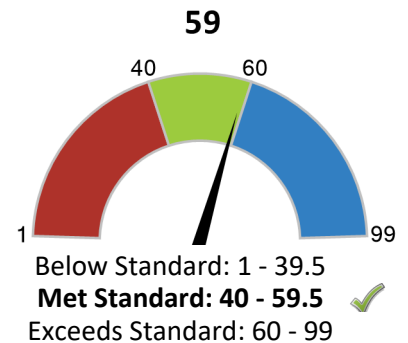

Math

How to use this report?

1. 1 Learn More about this district by viewing the [detailed report](#).
2. 2 Start Conversations with school community members and ask questions.
3. 3 Engage with your school communities to identify where schools are doing well and where they can improve.