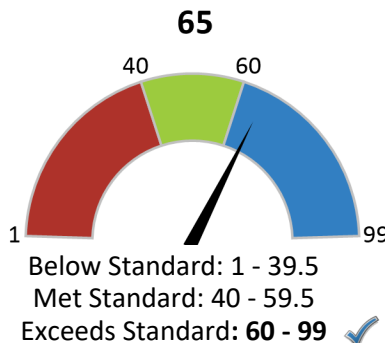

English Language Arts