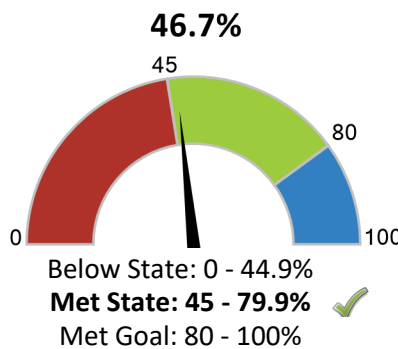

Math

Are students at risk?

Students that were absent for 10% or more of days enrolled