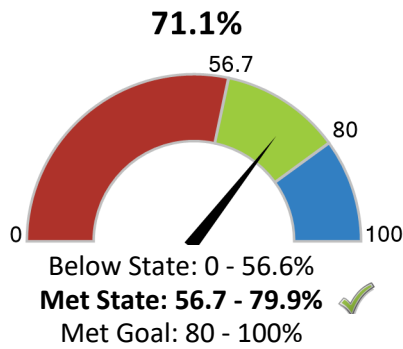

SOUTH HACKENSACK TWP

2017-2018

County: BERGEN
Superintendent: MR. MACERI
1 DYER AVENUE
MEMORIAL SCHOOL
SOUTH HACKENSACK, NJ 07606-1537
<https://www.shmemorial.org>
(201)440-2782 Ext. 140

Total students: **294**

- Economically Disadvantaged: **36.7%**
- Students with Disabilities: **13.6%**
- English Learners: **18.7%**
- Grades offered: **PK-08**
- Student to Teacher Ratio: **12:1**
- Teacher Average Experience (years): **8.1**

How did students perform on assessments?

Students that met or exceeded expectations on statewide assessments

English Language Arts