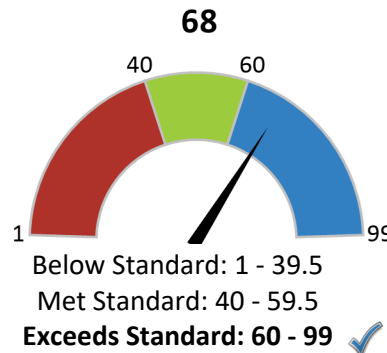

English Language Arts