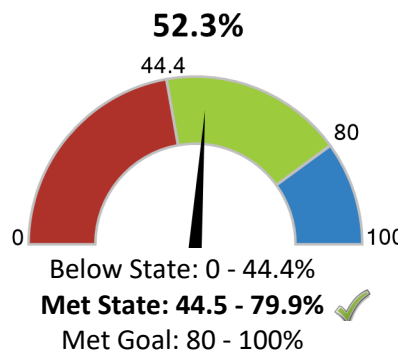

Math

Are students at risk?

Students that were absent for 10% or more of days enrolled