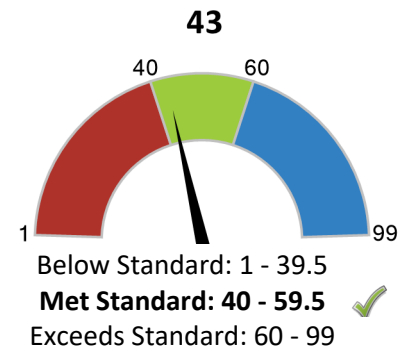

Math

How to use this report?

1. 1 **Learn More** about this district by viewing the [detailed report](#) or by clicking any of the " " icons on the page.
2. 2 **Start Conversations** with school community members and ask questions. Use our [guides](#) for suggestions.
3. 3 **Engage** with your school communities to identify where schools are doing well and where they can improve.

www.state.nj.us/education

www.njschooldata.org

reportcard@doe.nj.gov