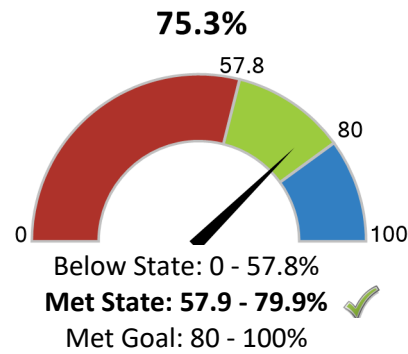

South Hackensack School District

2018-2019

County: Bergen
Superintendent: Mr. Gregorio Maceri
1 Dyer Avenue
Memorial School
South Hackensack, NJ 07606-1537
<https://www.shmemorial.org>
201-440-2782 x 140

Total students: **293**

- Economically Disadvantaged: **35.5%**
- Students with Disabilities: **13.7%**
- English Learners: **19.1%**
- Grades offered: **PK-08**
- Student to Teacher Ratio: **11:1**
- Teacher Average Experience (years): **12.1**

How did students perform on assessments?

Students that met or exceeded expectations on statewide assessments

English Language Arts