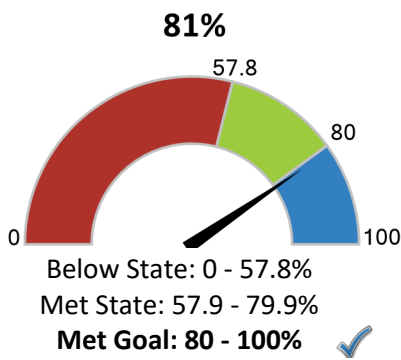

Betsy Ross Elementary

2018-2019

County: Bergen
District: Mahwah Township Public School District
Principal: Dr. Linda Bovino
20 MALCOLM RD
MAHWAH, NJ 07430-1822
<https://www.mahwah.k12.nj.us/Domain/13>

Total students: **227**

- Economically Disadvantaged: **4.0%**
- Students with Disabilities: **12.3%**
- English Learners: **6.2%**
- Grades offered: **KG-03**
- Student to Teacher Ratio: **11:1**
- Teacher Average Experience (years): **14.8**

School Highlights Reported by the District

- Curriculum includes Everyday Math, Reading/Writing workshop, Words Their Way, and Knowing Science.
- NJDOE award winning school and National Blue Ribbon school 2012.
- Students have opportunities to think outside the box in our STEAM lab. We have over 100 reyclable materials, legos board, cublets, to name a few.

How did students perform on assessments?

Students that met or exceeded expectations on statewide assessments

English Language Arts