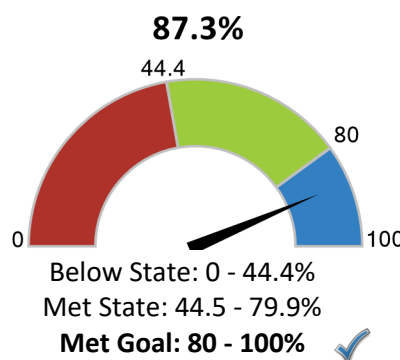

Math

Are students at risk?

Students that were absent for 10% or more of days enrolled